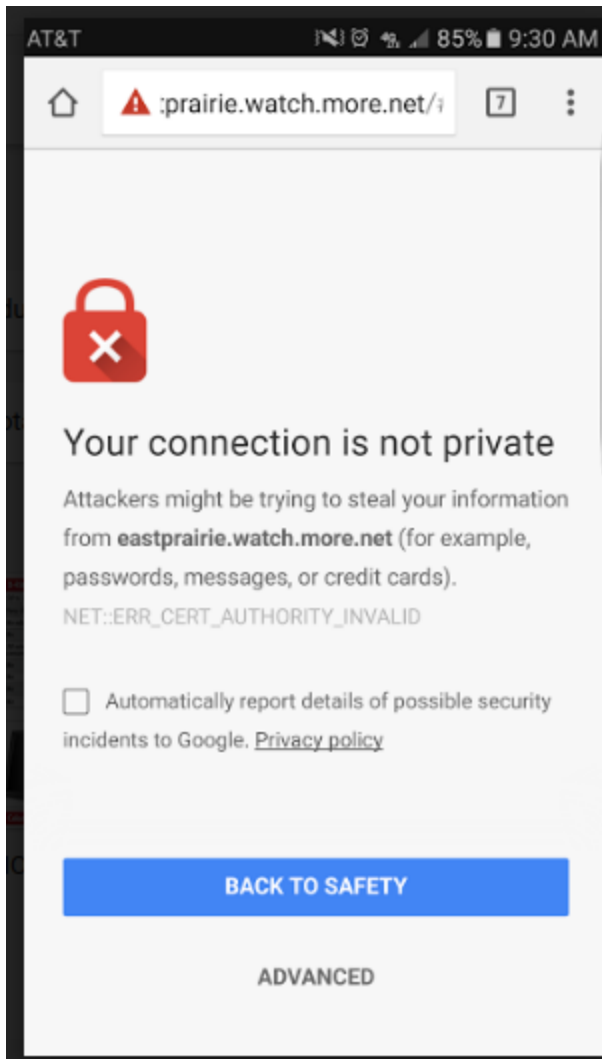

# EAST PRAIRIE MULTIMEDIA

If you are interrupted by a security issue on some models of smartphones or tablets, please follow these steps to connect to our live stream:

1. Using your Internet web browser, go to [www.eastprairie.org](http://www.eastprairie.org) (our homepage) (by clicking on the link above).
2. Scroll down the long web page until you see the title “Live Streaming Broadcast Link” as seen in the image below:

**Live Streaming Broadcast Link**

posted Oct 21, 2016, 10:46 AM by Randy Myers [ updated 18 hours ago ]

**Streaming of events LIVE from the East Prairie R2 School District**

Click the following link to view our EAST PRAIRIE EAGLES BASKETBALL streaming broadcast: [Click Here to receive the Live Streaming Broadcast](#)

Once the link has opened, click the center 'Play arrow' button on the player to begin viewing our broadcast.

3. Underneath that title you will click on the “ [Click Here to receive the Live Streaming Broadcast](#)” link
4. The message “Your connection is not private” may appear, as seen in the image below.