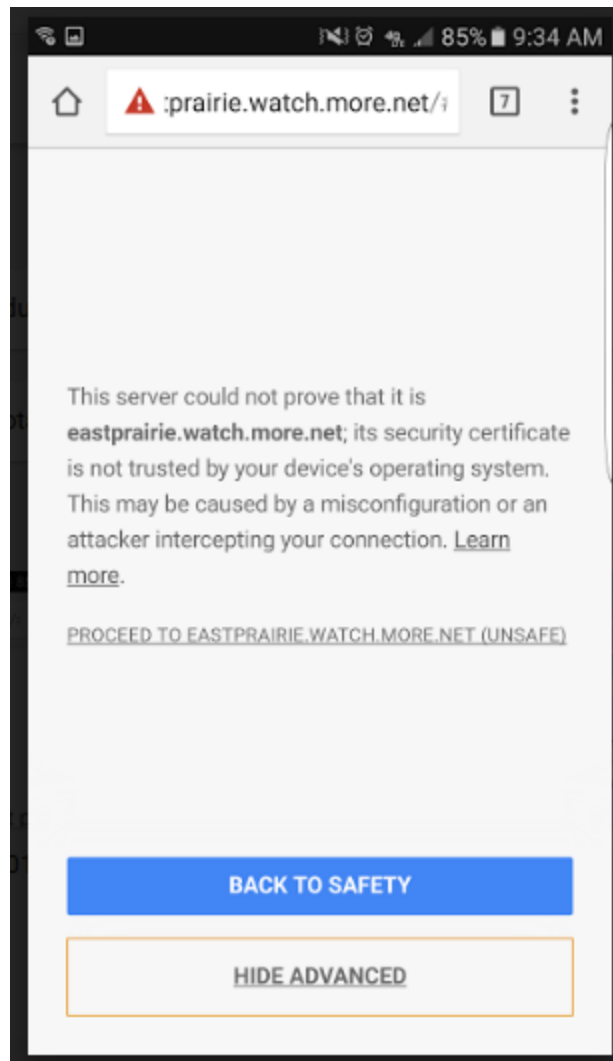

past 25 years. It is safe.

7. You should now be able to see our Live Streaming Broadcast of the event of the day. Thanks for watching.